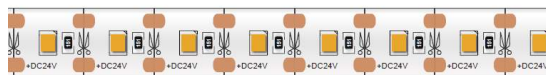

REVAL BULB

LED strip REVAL BULB 2835 120LED 1m can be cut after each LED 12V 12W 1152lm 120° IP20 930

Product code 16316

Can be cut after each LED. You can order 2700K, 3000K, 4000K, 6000K light temperatures.

Correlated colour temperature	warm white 3000K
Luminous flux	1152lumens
Luminaire's efficiency lm79	96lm/W
Warranty	3 years
Brand	REVAL BULB
Supply voltage	12V
Output	12W
Lens angle	120°
Cri	90
Sdcm - macadam ellipses	3
Protection class	IP20
Lifespan	50000h
Lmf tm21	L80B10 @25°C 50.000h
Length	1000.0mm
Width	8.0mm
Height	3.5mm
Minimum length	10.0mm
Work environment	indoor use
Operation temperature	35°C ~ +65°C
Certificates	CE
Eprel	1250180
Energy class	