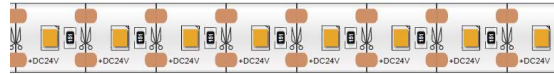

REVAL BULB

LED strip REVAL BULB 2835 120LED 1m can be cut after each LED 12V 12W 1152lm 120° IP20 940

Product code 16317

Can be cut after each LED. You can order 2700K, 3000K, 4000K, 6000K light temperatures.

Correlated colour temperature	pure white 4000K
Luminous flux	1152lumens
Luminaire's efficiency lm79	96lm/W
Warranty	3 years
Brand	REVAL BULB
Supply voltage	12V
Output	12W
Lens angle	120°
Cri	90
Sdcm - macadam ellipses	3
Protection class	IP20
Lifespan	50000h
Lmf tm21	L80B10 @25°C 50.000h
Length	1000.0mm
Width	8.0mm
Height	3.5mm
Minimum length	10.0mm
Work environment	indoor use
Operation temperature	35°C ~ +65°C
Certificates	CE
Eprel	1250181
Energy class	