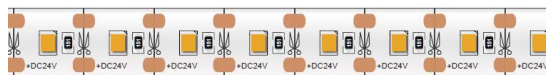

REVAL BULB

LED strip REVAL BULB 2835 120LED 1m can be cut after each LED 12V 12W 1152lm 120° IP20 940

Product code 16317

Can be cut after each LED. You can order 2700K, 3000K, 4000K, 6000K light temperatures.

Correlated colour temperature	pure white 4000K
Luminous flux	1152lumens
Luminaire's efficiency lm79	96lm/W
Warranty	3 years
Brand	REVAL BULB
Supply voltage	12V
Output	12W
Maximum output	12W
Lens angle	120°
Cri	90
Sdcm - macadam ellipses	3
Protection class	IP20
Lifespan	50000h
Lmf tm21	L80B10 @25°C 50.000h
Length	1000.0mm
Width	8.0mm
Height	3.5mm
Minimum length	10.0mm
Work environment	indoor use
Operation temperature	35°C ~ +65°C
Certificates	CE
Eprel	1250181
Energy class	