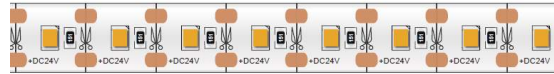

REVAL BULB

LED strip REVAL BULB 2835 120LED 1m can be cut after each LED 12V 14W 1344lm 120° IP20 930

Product code 16318

Can be cut after each LED. You can order 2700K, 3000K, 4000K, 6000K light temperatures.

Correlated colour temperature	warm white 3000K
Luminous flux	1344lumens
Luminaire's efficiency lm79	96lm/W
Warranty	3 years
Brand	REVAL BULB
Supply voltage	12V
Output	14W
Lens angle	120°
Cri	90
Sdcm - macadam ellipses	3
Protection class	IP20
Lifespan	50000h
Lmf tm21	L80B10 @25°C 50.000h
Length	1000.0mm
Width	8.0mm
Height	3.5mm
Minimum length	10.0mm
Work environment	indoor use
Operation temperature	35°C ~ +65°C
Certificates	CE
Eprel	1250182
Energy class	