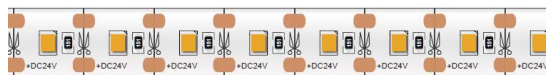

REVAL BULB

LED strip REVAL BULB 2835 120LED 1m can be cut after each LED 12V 14W 1344lm 120° IP20 930

Product code 16318

Can be cut after each LED. You can order 2700K, 3000K, 4000K, 6000K light temperatures.

Correlated colour temperature	warm white 3000K
Luminous flux	1344lumens
Luminaire's efficiency lm79	96lm/W
Warranty	3 years
Brand	REVAL BULB
Supply voltage	12V
Output	14W
Maximum output	14W
Lens angle	120°
Cri	90
Sdcm - macadam ellipses	3
Protection class	IP20
Lifespan	50000h
Lmf tm21	L80B10 @25°C 50.000h
Length	1000.0mm
Width	8.0mm
Height	3.5mm
Minimum length	10.0mm
Work environment	indoor use
Operation temperature	35°C ~ +65°C
Certificates	CE
Eprel	1250182
Energy class	