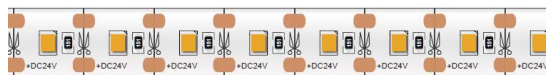

REVAL BULB

LED strip REVAL BULB 2835 120LED 1m can be cut after each LED 12V 14W 1344lm 120° IP20 940

Product code 16319

Can be cut after each LED. You can order 2700K, 3000K, 4000K, 6000K light temperatures.

Correlated colour temperature	pure white 4000K
Luminous flux	1344lumens
Luminaire's efficiency lm79	96lm/W
Warranty	3 years
Brand	REVAL BULB
Supply voltage	12V
Output	14W
Maximum output	14W
Lens angle	120°
Cri	90
Sdcm - macadam ellipses	3
Protection class	IP20
Lifespan	50000h
Lmf tm21	L80B10 @25°C 50.000h
Length	1000.0mm
Width	8.0mm
Height	3.5mm
Minimum length	10.0mm
Work environment	indoor use
Operation temperature	35°C ~ +65°C
Certificates	CE
Eprel	1250183
Energy class	