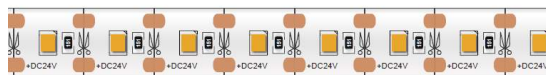

## LED strip REVAL BULB 2835 120LED 1m can be cut after each LED 12V 14W 1344lm 120° IP20 940

Product code 16319

Can be cut after each LED. You can order 2700K, 3000K, 4000K, 6000K light temperatures.

Correlated colour temperature	pure white 4000K
Luminous flux	1344lumens
Luminaire's efficiency lm79	96lm/W
Warranty	3 years
Brand	<a href="#">REVAL BULB</a>
Supply voltage	12V
Output	14W
Lens angle	120°
Cri	90
Sdcm - macadam ellipses	3
Protection class	IP20
Lifespan	50000h
Lmf tm21	L80B10 @25°C 50.000h
Length	1000.0mm
Width	8.0mm
Height	3.5mm
Minimum length	10.0mm
Work environment	indoor use
Operation temperature	35°C ~ +65°C
Certificates	CE
Eprel	<a href="#">1250183</a>
Energy class	