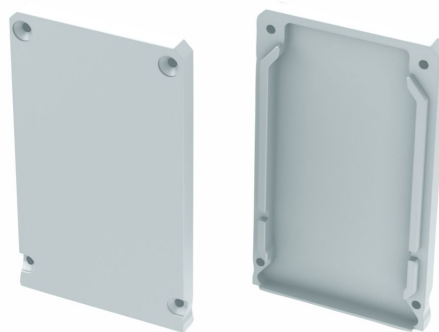

LED HOUSE

enlightening
spaces®

End cup CLARO ALU white

Product code 16348

Casing colour white

Casing material aluminum