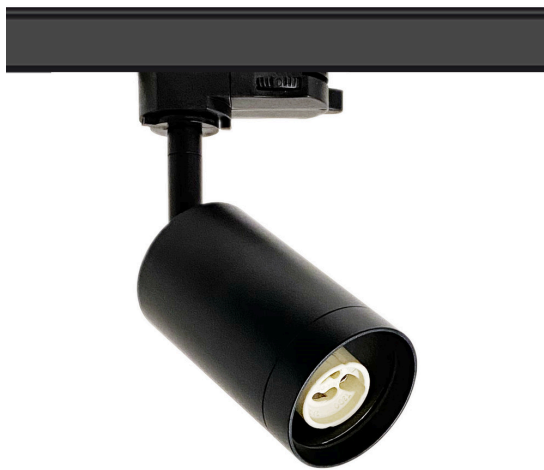

PROLUMEN®

LED track light PROLUMEN Lunel black 230V GU10 IP20

Product code 16402

Warranty	5 years
Brand	PROLUMEN
Supply voltage	230V
Maximum output	5W
Socket	GU10
Protection class	IP20
Height	95.0mm
Diameter	54.0mm
In package	1pc
In box	30pcs
Casing colour	black
Casing material	aluminum
Work environment	indoor use
Operation temperature	-20 ~ 40°C
Certificates	CE