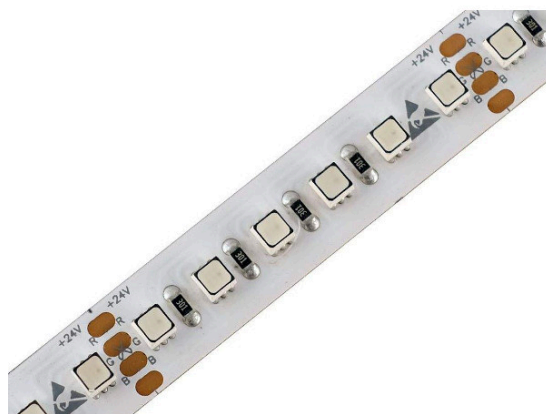

# REVAL BULB

## LED strip REVAL BULB 120LED 1m nano 24V 28.8W 1040lm 120° IP66 RGB

Product code 16435

REVAL BULB 3535 [LED strip](#) for creating ambiance in dry indoor spaces!

LED diodes have a long lifespan compared to other light sources, reducing maintenance costs and frequent bulb changes.

This LED strip adds RGB (red, green, blue) light to the room, making it the perfect tool for creating light effects!

The specified price is per meter of the strip.

Correlated colour temperature	RGB RGB
Luminous flux	1040lumens
Luminaire's efficiency lm79	36lm/W
Warranty	5 years
Led chip	SMD3535
Brand	<a href="#">REVAL BULB</a>
Supply voltage	24V
Output	28.8W
Lens angle	120°
Sdcm - macadam ellipses	3
Protection class	IP66
Lifespan	50000h
Length	1000.0mm
Width	12.0mm
Height	3.4mm
Minimum length	50.0mm
Certificates	CE, RoHS
Eprel	<a href="#">1340611</a>
Energy class	