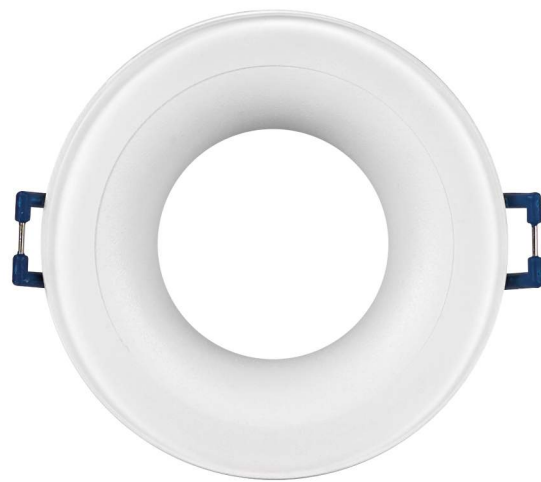

**LED
HOUSE**
enlightening
spaces®

Luminaire frame D89 white GU10 IP44

Product code 16448

Socket	GU10
Protection class	IP44
Diameter	89.0mm
Installation opening diameter	68mm
Casing colour	white
Casing material	aluminum + glass