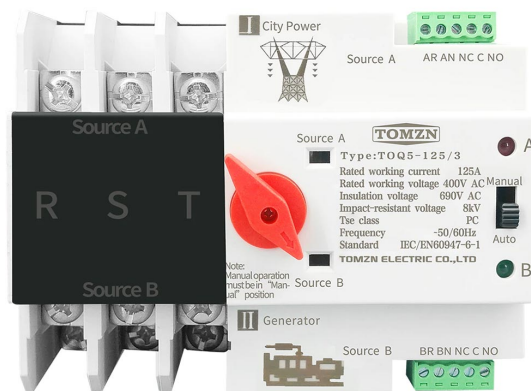

LED HOUSE enlightening spaces®

Automatic switch ATS 3-phase 63A

Product code 16468

Warranty 2 years