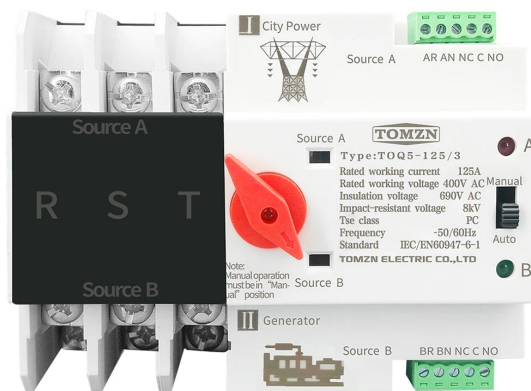

LED HOUSE

enlightening spaces®

Automatic switch ATS 3-phase 63A

Product code 16468

Warranty 2 years