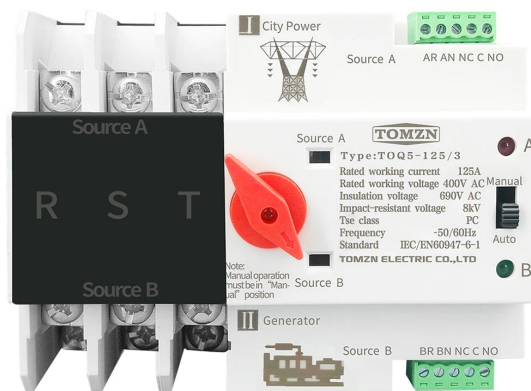

LED HOUSE

enlightening spaces®