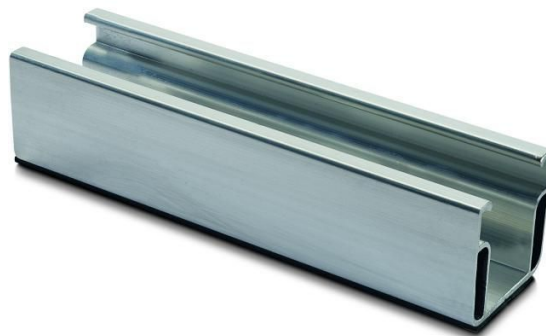

LED HOUSE

enlightening
spaces®

Accessory Short rail C47 with EPDM 200mm silvery

Product code 16506

Warranty	10 years
Length	195.0mm
Width	52.0mm
Height	47.0mm
Weight	70g
Casing colour	silvery
Casing material	aluminum