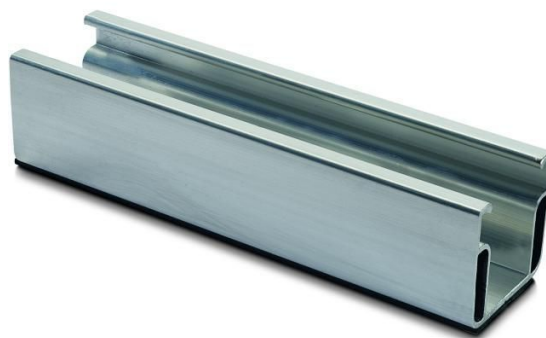

LED HOUSE

enlightening
spaces®

Accessory Short rail C47 with EPDM 200mm silvery

Product code 16506

Warranty	10 years
Length	195.0mm
Width	52.0mm
Height	47.0mm
Weight	70g
Casing colour	silvery
Casing material	aluminum