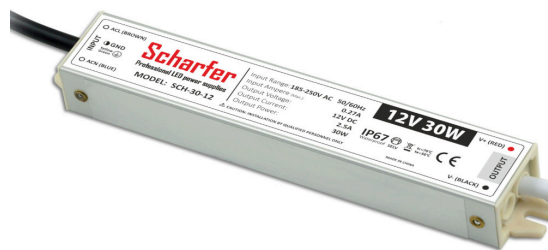

Scharfer

Professional LED power supplies

Power supply Scharfer 12V DC SCH-30-12 230V 30W IP67

Product code 16625

Warranty	7 years
Brand	Scharfer
Supply voltage	230V
Output voltage	12V
Output	30W
Maximum output	30W
Rated current	2.5A
Protection class	IP67
Length	162.0mm
Width	29.0mm
Height	21.0mm
Weight	170g
In package	1pc
In box	100pcs
Casing material	aluminum
Operation temperature	-30~50°C