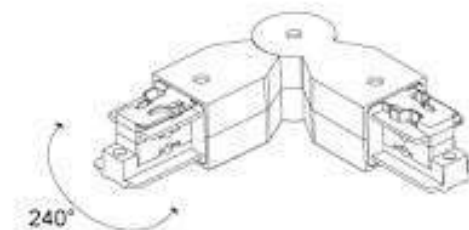

POWERGEAR[®]
EUROPE

Power track POWERGEAR 3F L PRO-M438-B black 230V

Product code 16684

Brand [POWERGEAR](#)
Supply voltage 230V
In package 15pcs
Casing colour black
Certificates CE
Manufacturer's homepage powergear.eu/