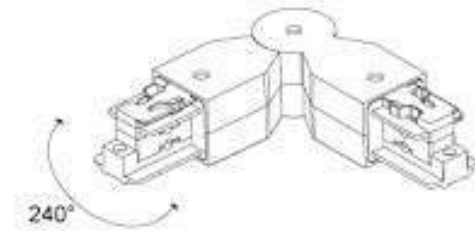

## **Power track POWERGEAR 3F L PRO-M438-B black 230V**

Product code 16684

Brand [POWERGEAR](#)  
Supply voltage 230V  
In package 15pcs  
Casing colour black  
Certificates CE  
Manufacturer's homepage [powergear.eu/](http://powergear.eu/)