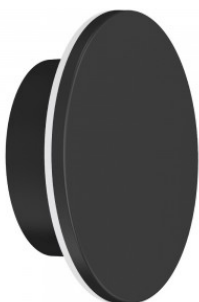

## **Facade luminaire Prolumen WL105 black 230V 8W 500lm 90° IP65 TRIAC 830**

Product code 16794

An impressive facade light, with beams of light illuminating both sides. A square-shaped wall light is well-suited for illuminating the walls of private houses with mood lighting in the garden.

Improve the quality of light in your everyday life and choose a top-notch lighting solution from [the LED house product range!](#)

Correlated colour temperature	warm white 3000K
Luminous flux	500lumens
Luminaire's efficiency lm79	63lm/W
Warranty	5 years
Brand	<a href="#">Prolumen</a>
Supply voltage	230V
Power factor	0.90
Dimmable	TRIAC
Output	8W
Maximum output	8W
Lens angle	90°
Cri	80
Sdcm - macadam ellipses	6
Protection class	IP65
Lifespan	50000h
Llmf tm21	L80B10 @25°C 50.000h
Height	50.0mm
Diameter	160.0mm
Package weight	611 g
In package	1pc
In box	18pcs
Casing colour	black
Casing material	aluminium + plastic
Impact resistance	IK06
Work environment	outdoor use
Operation temperature	-20 ~ 45°C
Certificates	CE, RoHS
Eprel	<a href="#">2523315</a>
Energy class	