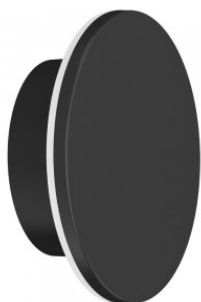

Facade luminaire Prolumen WL105 black 230V 8W 550lm 90° IP65 TRIAC 940

Product code 16866

An impressive facade light, with beams of light illuminating both sides. A square-shaped wall light is well-suited for illuminating the walls of private houses with mood lighting in the garden.

Improve the quality of light in your everyday life and choose a top-notch lighting solution from [the LED house product range!](#)

Correlated colour temperature	pure white 4000K
Luminous flux	550lumens
Luminaire's efficiency lm79	69lm/W
Warranty	5 years
Brand	Prolumen
Supply voltage	230V
Power factor	0.90
Dimmable	TRIAC
Output	8W
Maximum output	8W
Lens angle	90°
Cri	90
Sdcm - macadam ellipses	6
Protection class	IP65
Lifespan	50000h
Llmf tm21	L80B10 @25°C 50.000h
Height	50.0mm
Diameter	160.0mm
Package weight	611 g
In package	1pc
In box	18pcs
Casing colour	black
Casing material	aluminium + plastic
Impact resistance	IK06
Work environment	outdoor use
Operation temperature	-20 ~ 45°C
Certificates	CE, RoHS
Eprel	2523316
Energy class	