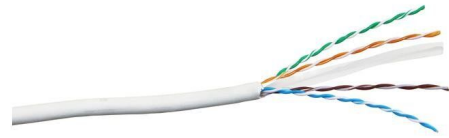

**LED  
HOUSE**  
enlightening  
spaces®

**Cable CAT6 FTP 4x2xAWG24 out door black**  
Product code 16879

Casing colour black