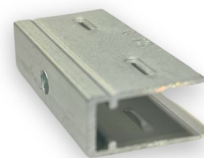

**LED
HOUSE**
enlightening
spaces®

LED strip accessory Kinnitus klamber Neon Flex

Product code 16964