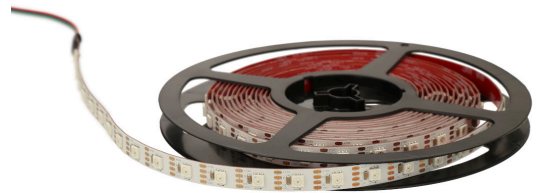

## **LED strip REVAL BULB Digital PRO 60LED 1m TM1809 12V 8W 300lm 120° IP20 RGB**

Product code 17193

This RGB digital strip contains red, green, and blue LED diodes, enabling the illumination of spaces with different colors and creating various lighting effects.

The strip is cuttable after every LED. Thus, each LED is individually controllable. The digital strip can be controlled digitally using a controller. This allows for selecting different colors, adjusting light intensity, and creating dynamic lighting effects.

This IP20-rated LED strip is suitable for creating a cozy atmosphere in dry indoor spaces.

A popular choice in various lighting projects, including home and business environments, stages, performances, and other events.

RGB LED digital strips are flexible and can be easily cut and attached to different surfaces. The strip has a self-adhesive back, making installation particularly easy and convenient.

You can trust in our products because we sell hundreds of meters of LED strips every day! Send us an inquiry, and we'll make you an offer!