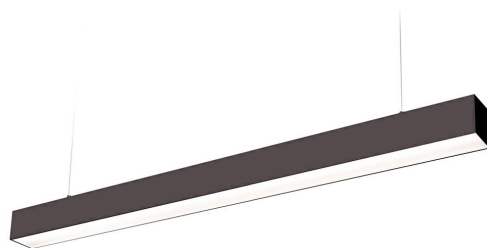

**LED
HOUSE**
enlightening
spaces®

Ceiling lamp Koline 1200 black 230V 40W 4800lm 105° IP20 840

Product code 17273

An evenly distributed light light, which can be installed both on the ceiling and suspended from the ceiling. An ideal luminaire for above desks!

This luminaire is suitable for indoor use only, protection class IP20.

LED lights provide clear and sharp light, which is ideal for lighting shops and other commercial spaces.

Improve the quality of light in your everyday life and choose a top-notch lighting solution from [the LED house product range!](#)

Lens angle 105°

Cri 80

Protection class IP20

Lifespan 50000h

Length 1200.0mm

Width 50.0mm

Height 72.8mm

Weight 1.5 kg