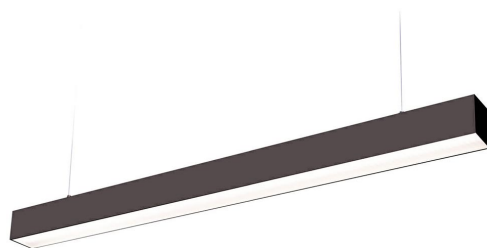

## Ceiling light Koline 1200 black 230V 40W 4800lm 105° IP20 840

Product code 17273

An evenly distributed light light, which can be installed both on the ceiling and suspended from the ceiling. An ideal luminaire for above desks!

Correlated colour temperature	pure white 4000K
Luminous flux	4800lumens
Luminaire's efficiency lm79	120lm/W
Warranty	5 years
Supply voltage	230V
Power factor	0.90
Output	40W
Lens angle	105°
Cri	80
Protection class	IP20
Lifespan	50000h
Length	1200.0mm
Width	50.0mm
Height	72.8mm
Weight	1500g
In package	1pc
In box	9pcs
Casing colour	black
No. of switches	30000times
Work environment	indoor use
Operation temperature	-20 ~45°C
Certificates	CE
Energy class	