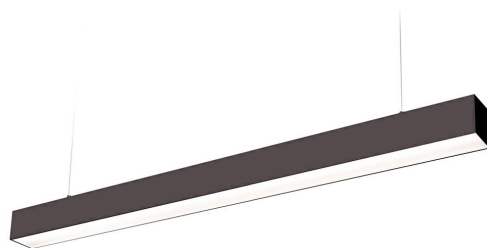

**LED
HOUSE**
enlightening
spaces®

Ceiling lamp Koline 1200 black 230V 20W 2400lm 105° IP20 840

Product code 17275

An evenly distributed light light, which can be installed both on the ceiling and suspended from the ceiling. An ideal luminaire for above desks!

This luminaire is suitable for indoor use only, protection class IP20.

LED lights provide clear and sharp light, which is ideal for lighting shops and other commercial spaces.

Improve the quality of light in your everyday life and choose a top-notch lighting solution from [the LED house product range!](#)

Lens angle 105°

Cri 80

Protection class IP20

Lifespan 50000h

Length 1200.0mm

Width 50.0mm

Height 72.8mm

Weight 1.5 kg