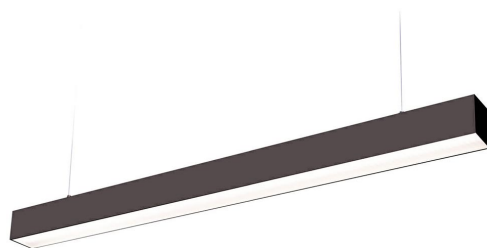

## Ceiling light Koline 1200 black 230V 20W 2400lm 105° IP20 840

Product code 17275

An evenly distributed light light, which can be installed both on the ceiling and suspended from the ceiling. An ideal luminaire for above desks!

Correlated colour temperature	pure white 4000K
Luminous flux	2400lumens
Luminaire's efficiency lm79	120lm/W
Warranty	5 years
Supply voltage	230V
Power factor	0.90
Output	20W
Lens angle	105°
Cri	80
Protection class	IP20
Lifespan	50000h
Length	1200.0mm
Width	50.0mm
Height	72.8mm
Weight	1500g
In package	1pc
In box	9pcs
Casing colour	black
No. of switches	30000times
Work environment	indoor use
Operation temperature	-20 ~40°C
Certificates	CE
Energy class	