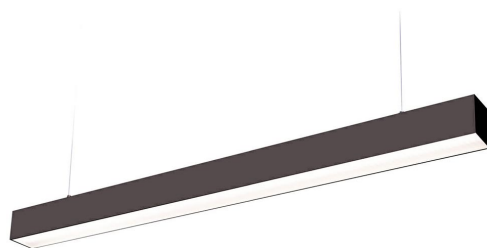

**LED
HOUSE**
enlightening
spaces®

LED ceiling light Koline 1200 black 230V 20W 2400lm 105° IP20 840

Product code 17275

An evenly distributed light light, which can be installed both on the ceiling and suspended from the ceiling. An ideal luminaire for above desks!

This luminaire is suitable for indoor use only, protection class IP20.

4000K LED lights provide clear and sharp light, which is ideal for lighting shops and other commercial spaces.

Improve the quality of light in your everyday life and choose a top-notch lighting solution from [the LED house product range!](#)

Correlated colour temperature	pure white 4000K
Luminous flux	2400lumens
Luminaire's efficiency lm79	120lm/W
Warranty	5 years
Supply voltage	230V
Power factor	0.90
Output	20W
Lens angle	105°
Cri	80
Protection class	IP20
Lifespan	50000h
Length	1200.0mm
Width	50.0mm
Height	72.8mm
Weight	1500g
In package	1pc
In box	9pcs
Casing colour	black
No. of switches	30000times
Work environment	indoor use
Operation temperature	-20 ~40°C
Certificates	CE
Energy class	