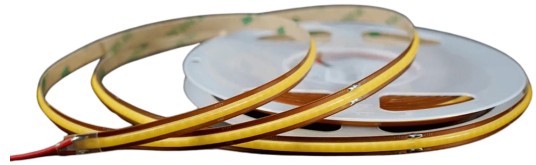

REVAL BULB

LED strip REVAL BULB COB 528LED/m 1m 24V 13W 1100lm 180° IP65 940
Product code 17518

COB LED strip for different indoor spaces. The LEDs on the strip are not distinguishable, light appears as a uniform line. Therefore there is no direct need for profile covers!

This COB strip can be cut at any interval and is easy to install even for first-time users! For quick installation, the strip has an adhesive 3M tape on the back.

The color rendering index (CRI90) of the LED strip is very high, ensuring highly accurate color rendering in the room.

The specified price is for 1 meter of the strip.

You can trust our products, as we sell hundreds of meters of LED strips every day! Send us an inquiry, and we will make you an offer!

Correlated colour temperature	pure white 4000K
Luminous flux	1100lumens
Luminaire's efficiency lm79	85lm/W
Warranty	5 years
Source of light	SANAN LED
Brand	REVAL BULB
Supply voltage	24V
Output	13W
Maximum output	13W
Pcb cu	20z
Lens angle	180°
Cri	90
Sdcm - macadam ellipses	3
Protection class	IP65
Lifespan	50000h
Length	1000.0mm
Width	8.0mm
Height	2.2mm
Work environment	indoor use
Certificates	CE, RoHS
Eprel	1988452
Energy class	