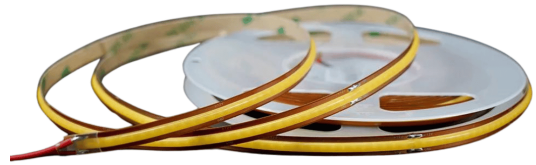

REVAL BULB

LED strip REVAL BULB COB 528LED/m 1m 24V 13W 1100lm 180° IP20 940

Product code 17518

COB LED strip for different indoor spaces. The LEDs on the strip are not distinguishable, light appears as a uniform line. Therefore there is no direct need for profile covers!

This COB strip can be cut at any interval and is easy to install even for first-time users! For quick installation, the strip has an adhesive 3M tape on the back.

The color rendering index (CRI90) of the LED strip is very high, ensuring highly accurate color rendering in the room.

The specified price is for 1 meter of the strip.

You can trust our products, as we sell hundreds of meters of LED strips every day! Send us an inquiry, and we will make you an offer!

Correlated colour temperature	pure white 4000K
Luminous flux	1100lumens
Luminaire's efficiency lm79	85lm/W
Warranty	5 years
Source of light	SANAN LED
Brand	REVAL BULB
Supply voltage	24V
Output	13W
Pcb cu	20z
Lens angle	180°
Cri	90
Sdcm - macadam ellipses	3
Protection class	IP20
Lifespan	50000h
Length	1000.0mm
Width	8.0mm
Height	2.2mm
Work environment	indoor use
Certificates	CE, RoHS
Eprel	1988452
Energy class	