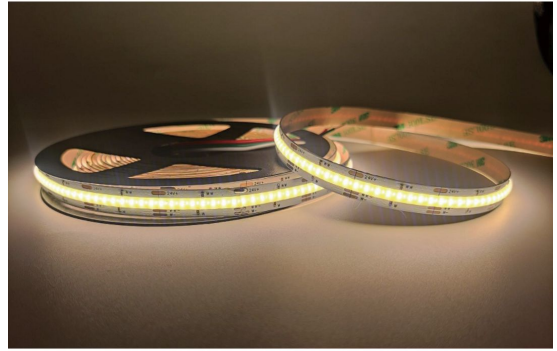

REVAL BULB

LED strip REVAL BULB COB 608LED 1m 24V 16W 2100lm CRI90 180° IP20 2700K + 6000K warm + cold white

Product code 17650

REVAL BULB LED strip, which is easy to install even for first-time users!

The strip has a self-adhesive back, which makes installation particularly convenient.

This LED strip, with an IP20 protection class, is suitable for creating a cozy atmosphere in dry indoor spaces.

A popular choice in various lighting projects, including home and business environments, stages, performances, and other events.

Improve the quality of light in your everyday life and choose a top-notch lighting solution from [the LED house product range!](#)

Correlated colour temperature warm + cold white 2700K + 6000K

Luminous flux 2100lumens

Luminaire's efficiency lm79 131lm/W

Warranty 5 years

Brand [REVAL BULB](#)

Supply voltage 24V

Output 16W

Pcb cu 30z

Lens angle 180°

Cri 90