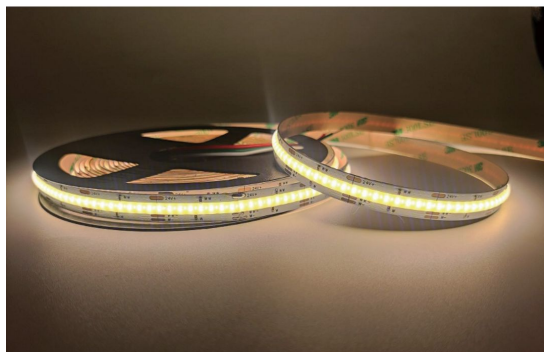

## **LED strip REVAL BULB COB 608LED 1m 24V 16W 2100lm CRI90 180° IP20 2700K + 6000K warm + cold white**

Product code 17650

REVAL BULB LED strip, which is easy to install even for first-time users!

The strip has a self-adhesive back, which makes installation particularly convenient.

This LED strip, with an IP20 protection class, is suitable for creating a cozy atmosphere in dry indoor spaces.

A popular choice in various lighting projects, including home and business environments, stages, performances, and other events.

Improve the quality of light in your everyday life and choose a top-notch lighting solution from [the LED house product range!](#)

Correlated colour temperature warm + cold white 2700K + 6000K

Luminous flux 2100lumens

Luminaire's efficiency lm79 131lm/W

Warranty 5 years

Brand [REVAL BULB](#)

Supply voltage 24V

Output 16W

Pcb cu 30z

Lens angle 180°

Cri 90