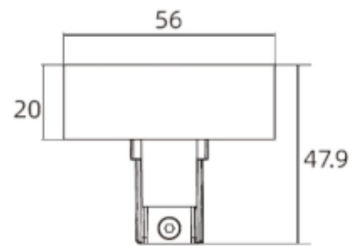

**LED
HOUSE**
enlightening
spaces®

End cup PRO-RX432-B black 48V

Product code 17654

End cap for 48V recessed POWERGEAR busbar.

Supply voltage 48V
Length 56.0mm
Width 20.0mm
In package 1pc
In box 24pcs
Casing colour black