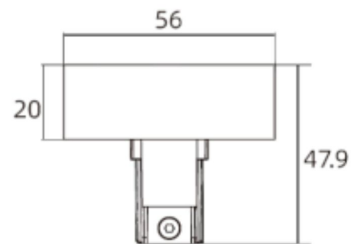

**LED  
HOUSE**  
enlightening  
spaces®

**End cup PRO-RX432-B black 48V**

Product code 17654

End cap for 48V recessed POWERGEAR busbar.

Supply voltage 48V  
Length 56.0mm  
Width 20.0mm  
In package 1pc  
In box 24pcs  
Casing colour black