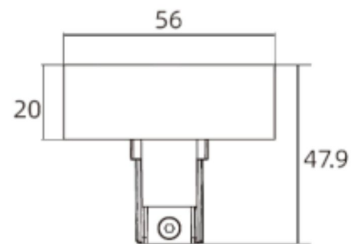

**LED
HOUSE**
enlightening
spaces®

End cup PRO-RX432-B black 48V

Product code 17654

End cap for 48V recessed POWERGEAR busbar.

Supply voltage 48V
Length 56.0mm
Width 20.0mm
In package 1pc
In box 24pcs
Casing colour black