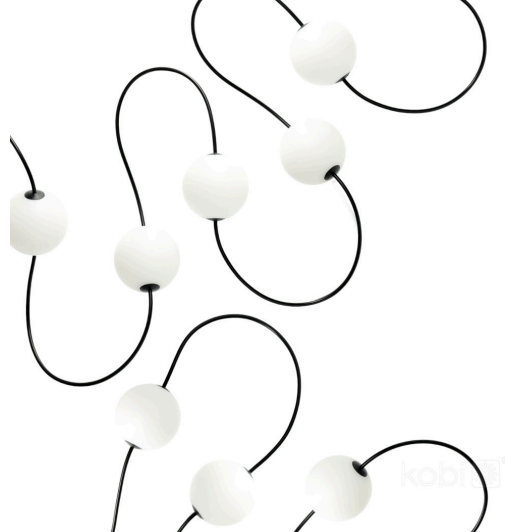

LED HOUSE

enlightening
spaces®

Light chain VENEZIA 7.4m x10 0,8W 8W CRI80 280° IP67

Product code 17946

A 7.74 m string light with 10 light balls is perfect for both indoor and outdoor use. The 280-degree beam angle provides even and pleasant light distribution. It is recommended to use cable ties or mounting hooks to secure the garland. The product can also be safely placed in water.

Warranty	2 years
Output	8W
Maximum output	8W
Lens angle	280°
Cri	80
Protection class	IP67
Lifespan	20000h
Length	7740.0mm
Weight	1680g
In package	1pc
In box	8pcs
Work environment	indoor / outdoor use
Operation temperature	-30°C ~45°C
Certificates	CE