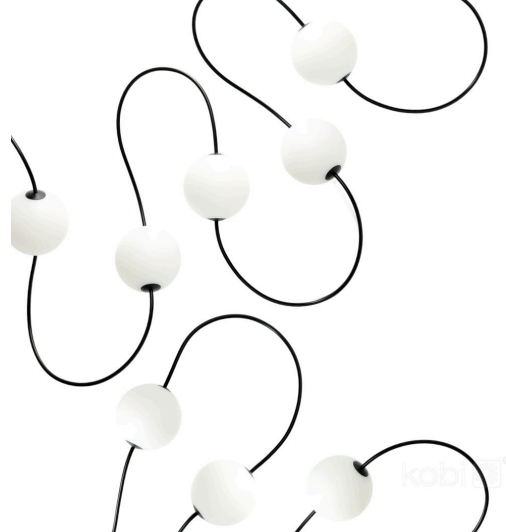

LED HOUSE

enlightening
spaces®

Light chain VENEZIA 7.4m x10 0,8W 8W CRI80 280° IP67

Product code 17946

A 7.74 m string light with 10 light balls is perfect for both indoor and outdoor use. The 280-degree beam angle provides even and pleasant light distribution. It is recommended to use cable ties or mounting hooks to secure the garland. The product can also be safely placed in water.

Warranty	2 years
Output	8W
Maximum output	8W
Lens angle	280°
Cri	80
Protection class	IP67
Lifespan	20000h
Length	7740.0mm
Weight	1.68 kg
In package	1pc
In box	8pcs
Work environment	indoor / outdoor use
Operation temperature	-30°C ~45°C
Certificates	CE