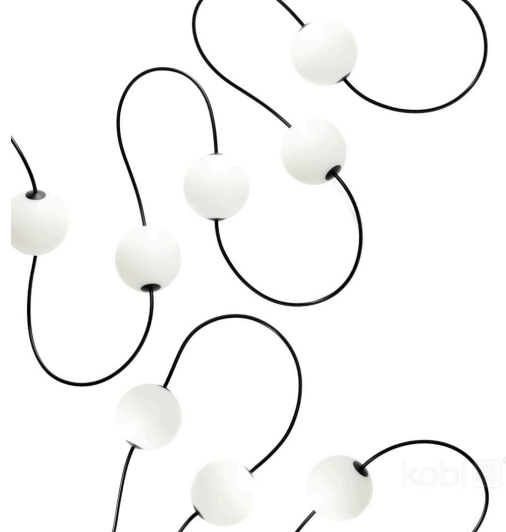

LED HOUSE

enlightening
spaces®

Light chain VENEZIA 7.4m x10 0,8W 8W CRI80 280° IP67

Product code 17946

A 7.74 m string light with 10 light balls is perfect for both indoor and outdoor use. The 280-degree beam angle provides even and pleasant light distribution. It is recommended to use cable ties or mounting hooks to secure the garland. The product can also be safely placed in water.

Warranty	2 years
Output	8W
Lens angle	280°
Cri	80
Protection class	IP67
Lifespan	20000h
Length	7740.0mm
Weight	1680g
In package	1pc
In box	8pcs
Work environment	indoor / outdoor use
Operation temperature	-30°C ~45°C
Certificates	CE