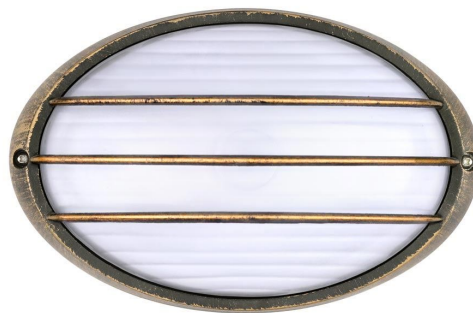

**LED
HOUSE**
enlightening
spaces®

Facade luminaire PETRA 2 antique brass 230V IP44

Product code 17987

Supply voltage 230V
Protection class IP44
In package 1pc
Casing colour antique brass
Casing material aluminum
Work environment indoor / outdoor use