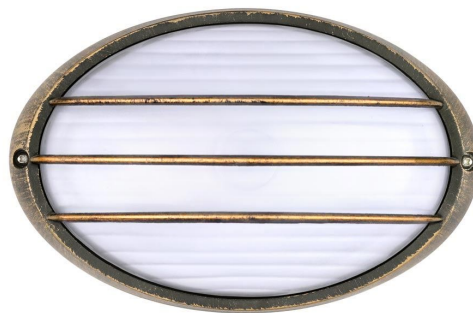

**LED  
HOUSE**  
enlightening  
spaces®

**Facade luminaire PETRA 2 antique brass 230V IP44**

Product code 17987

Supply voltage 230V  
Protection class IP44  
In package 1pc  
Casing colour antique brass  
Casing material aluminum  
Work environment indoor / outdoor use