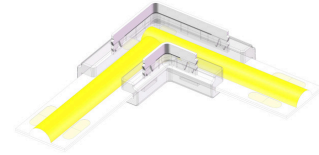

**LED
HOUSE**
enlightening
spaces®

LED Strip Extension Clamp L connector for 8mm 2 pin cable 12-24V IP20

Product code 18063

Supply voltage 12-24V

Rated current 5A

Protection class IP20

Casing material plastic