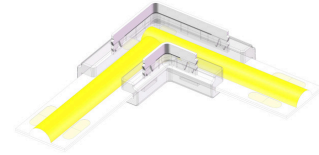

**LED  
HOUSE**  
enlightening  
spaces®

**LED Strip Extension Clamp L connector for 8mm 2 pin cable 12-24V IP20**

Product code 18063

Supply voltage 12-24V

Rated current 5A

Protection class IP20

Casing material plastic