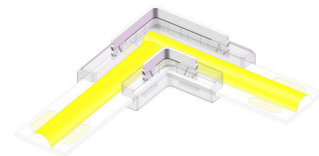

**LED
HOUSE**
enlightening
spaces®

LED Strip Extension Clamp L connector for 8mm 2 pin cable 12-24V IP20

Product code 18063

Supply voltage 12-24V

Rated current 5A

Protection class IP20

Casing material plastic