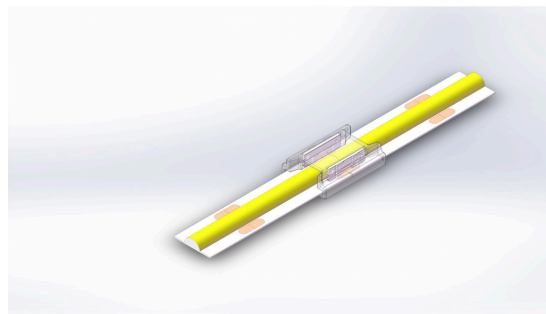

**LED
HOUSE**
enlightening
spaces®

LED strip extension clamp Strip-to-strip connector for 10 mm IP20

Product code 18074

Rated current 5A
Protection class IP20
Length 13.5mm
Width 9.8mm
Height 3.7mm
Casing material plastic