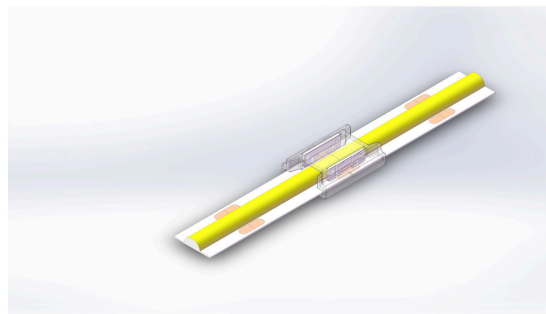

**LED  
HOUSE**  
enlightening  
spaces®

**LED Strip Extension Clamp Strip-to-strip connector for 8mm 12-24V IP20**

Product code 18074

Supply voltage 12-24V

Rated current 5A

Protection class IP20

Length 13.5mm

Width 9.8mm

Height 3.7mm

Casing material plastic