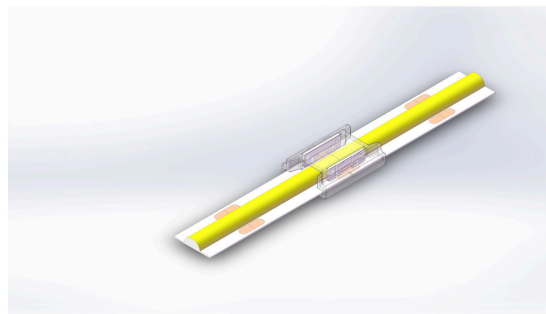

**LED
HOUSE**
enlightening
spaces®

LED Strip Extension Clamp Strip-to-strip connector for 8mm 12-24V IP20

Product code 18074

Supply voltage 12-24V

Rated current 5A

Protection class IP20

Length 13.5mm

Width 9.8mm

Height 3.7mm

Casing material plastic