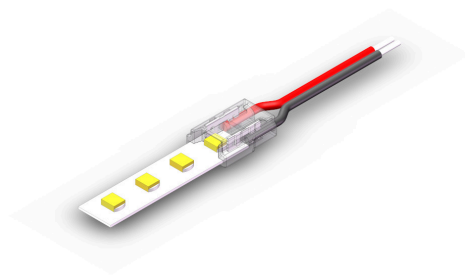

**LED
HOUSE**
enlightening
spaces®

LED Strip Extension Clamp Strip-to- 15cm cable 8mm 12-24V IP20

Product code 18075

Supply voltage 12-24V

Rated current 5A

Protection class IP20

Casing material plastic