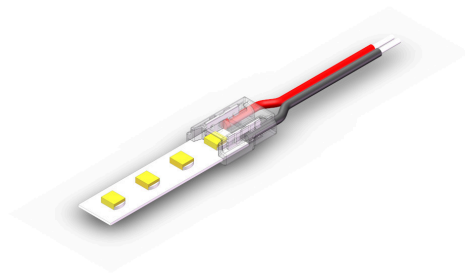

**LED
HOUSE**
enlightening
spaces®

LED Strip Extension Clamp Strip-to- 15cm cable 8mm 12-24V IP20

Product code 18075

Supply voltage 12-24V

Rated current 5A

Protection class IP20

Casing material plastic