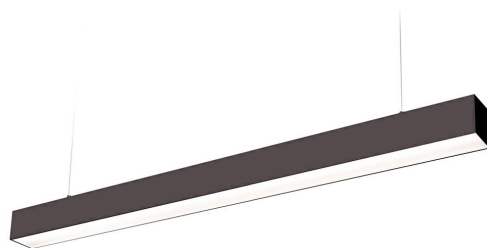

**LED
HOUSE**
enlightening
spaces®

**Ceiling lamp Koline K2 1200 black 230V 20W 2600lm CRI80 110° IP20
3000K, 4000K, 6500K 3CCT**

Product code 18117

An evenly distributed light light, which can be installed both on the ceiling and suspended from the ceiling.
An ideal luminaire for above desks!

This luminaire is suitable for indoor use only, protection class IP20.

LED lights provide clear and sharp light, which is ideal for lighting shops and other commercial spaces.

Improve the quality of light in your everyday life and choose a top-notch lighting solution from [the LED house product range!](#)

Lens angle 110°

Cri 80

Protection class IP20

Lifespan 50000h

Length 1200.0mm

Width 50.0mm

Height 72.8mm

Weight 1.5 kg