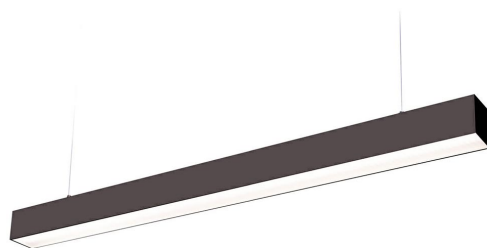

**LED
HOUSE**
enlightening
spaces®

**Ceiling light Koline K2 1200 black 230V 20W 2600lm CRI80 110° IP20
3000K, 4000K, 6500K WW/DW/CW**

Product code 18117

An evenly distributed light light, which can be installed both on the ceiling and suspended from the ceiling.
An ideal luminaire for above desks!

This luminaire is suitable for indoor use only, protection class IP20.

LED lights provide clear and sharp light, which is ideal for lighting shops and other commercial spaces.

Improve the quality of light in your everyday life and choose a top-notch lighting solution from [the LED house product range!](#)

Cri 80

Protection class IP20

Lifespan 50000h

Length 1200.0mm

Width 50.0mm

Height 72.8mm

Weight 1500g

In package 1pc