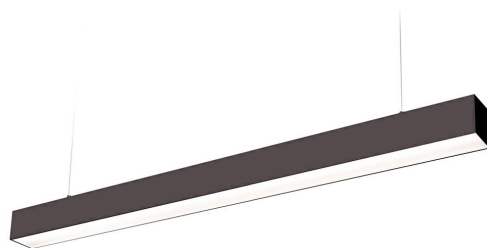

**LED  
HOUSE**  
enlightening  
spaces®

**Ceiling lamp Koline K2 1200 black 230V 40W 4800lm CRI80 110° IP20  
3000K, 4000K, 6500K 3CCT**

Product code 18119

An evenly distributed light light, which can be installed both on the ceiling and suspended from the ceiling.  
An ideal luminaire for above desks!

This luminaire is suitable for indoor use only, protection class IP20.

LED lights provide clear and sharp light, which is ideal for lighting shops and other commercial spaces.

Improve the quality of light in your everyday life and choose a top-notch lighting solution from [the LED house product range!](#)

Lens angle 110°

Cri 80

Protection class IP20

Lifespan 50000h

Length 1200.0mm

Width 50.0mm

Height 72.8mm

Weight 1.5 kg