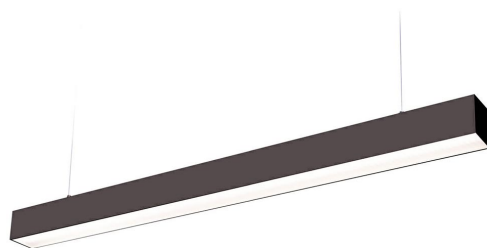

**LED
HOUSE**
enlightening
spaces®

**Ceiling light Koline K2 1200 black 230V 40W 5200lm CRI80 110° IP20
3000K, 4000K, 6500K 3CCT**

Product code 18119

An evenly distributed light light, which can be installed both on the ceiling and suspended from the ceiling.
An ideal luminaire for above desks!

This luminaire is suitable for indoor use only, protection class IP20.

LED lights provide clear and sharp light, which is ideal for lighting shops and other commercial spaces.

Improve the quality of light in your everyday life and choose a top-notch lighting solution from [the LED house product range!](#)

Cri 80

Protection class IP20

Lifespan 50000h

Length 1200.0mm

Width 50.0mm

Height 72.8mm

Weight 1500g

In package 1pc