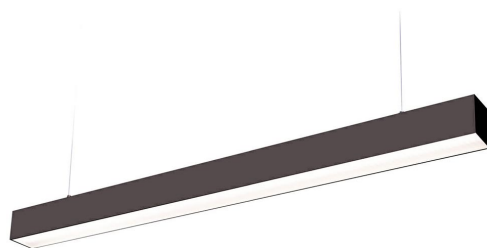

**LED
HOUSE**
enlightening
spaces®

**Ceiling light Koline K2 1200 black 230V 40W 5200lm CRI80 110° IP20
3000K, 4000K, 6500K WW/DW/CW**

Product code 18119

An evenly distributed light light, which can be installed both on the ceiling and suspended from the ceiling.
An ideal luminaire for above desks!

This luminaire is suitable for indoor use only, protection class IP20.

LED lights provide clear and sharp light, which is ideal for lighting shops and other commercial spaces.

Improve the quality of light in your everyday life and choose a top-notch lighting solution from [the LED house product range!](#)

Cri 80

Protection class IP20

Lifespan 50000h

Length 1200.0mm

Width 50.0mm

Height 72.8mm

Weight 1500g

In package 1pc