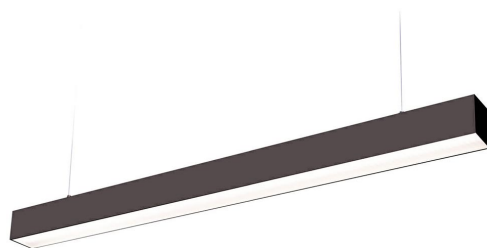

**LED
HOUSE**
enlightening
spaces®

Ceiling light Koline K2 1200 UGR<19 black 230V 30W 3600lm 60° IP20 840

Product code 18122

An evenly distributed light light, which can be installed both on the ceiling and suspended from the ceiling. An ideal luminaire for above desks!

This luminaire is suitable for indoor use only, protection class IP20.

LED lights provide clear and sharp light, which is ideal for lighting shops and other commercial spaces.

Improve the quality of light in your everyday life and choose a top-notch lighting solution from [the LED house product range!](#)

Cri 80

Protection class IP20

Lifespan 50000h

Length 1200.0mm

Width 50.0mm

Height 72.8mm

Weight 1500g

In package 1pc