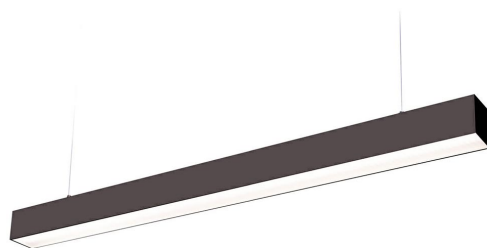

## Ceiling light Koline K2 1200 UGR<19 black 230V 30W 3600lm 60° IP20 840

Product code 18122

An evenly distributed light light, which can be installed both on the ceiling and suspended from the ceiling. An ideal luminaire for above desks!

Cri 80

Protection class IP20

Lifespan 50000h

Length 1200.0mm

Width 50.0mm

Height 72.8mm

Weight 1500g

In package 1pc