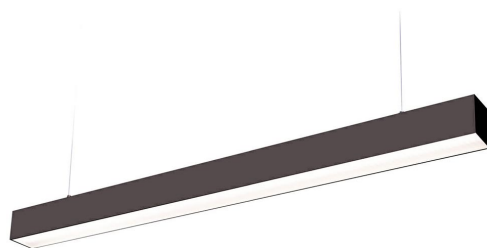

**LED
HOUSE**
enlightening
spaces®

**Ceiling light Koline K2 1200 UGR<19 black 230V 30W 3600lm 60° IP20
840**

Product code 18122

An evenly distributed light light, which can be installed both on the ceiling and suspended from the ceiling.
An ideal luminaire for above desks!

This luminaire is suitable for indoor use only, protection class IP20.

LED lights provide clear and sharp light, which is ideal for lighting shops and other commercial spaces.

Improve the quality of light in your everyday life and choose a top-notch lighting solution from [the LED house product range!](#)

Cri 80

Protection class IP20

Lifespan 50000h

Length 1200.0mm

Width 50.0mm

Height 72.8mm

Weight 1500g

In package 1pc