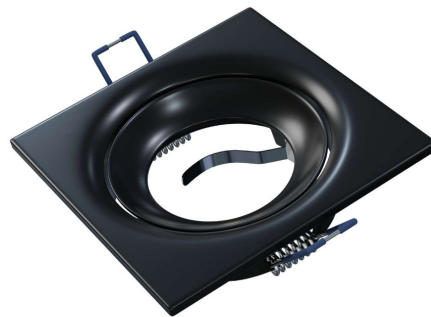

LED HOUSE

enlightening
spaces®

Luminaire frame TORN black IP20

Product code 18224

Protection class	IP20
Length	90.0mm
Width	90.0mm
Height	26.0mm
Installation opening diameter	65mm
Casing colour	black
Casing material	aluminum