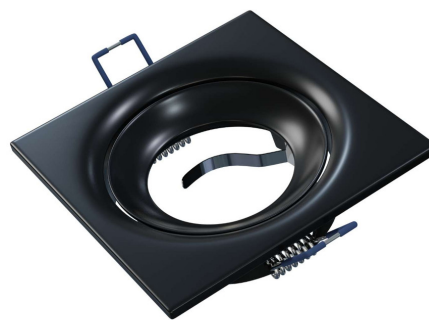

LED HOUSE

enlightening
spaces®

Luminaire frame TORN black GU10 IP20

Product code 18224

Socket	GU10
Protection class	IP20
Length	90.0mm
Width	90.0mm
Height	26.0mm
Installation opening diameter	65mm
Casing colour	black
Casing material	aluminium