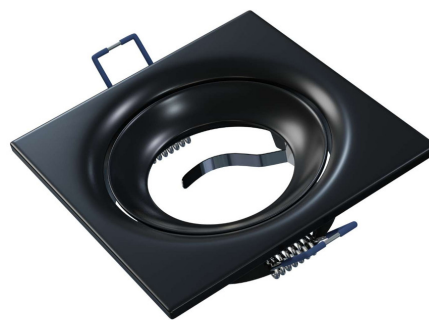

LED HOUSE

enlightening
spaces®

Luminaire frame TORN black IP20

Product code 18224

Protection class	IP20
Length	90.0mm
Width	90.0mm
Height	26.0mm
Installation opening diameter	65mm
Casing colour	black
Casing material	aluminum