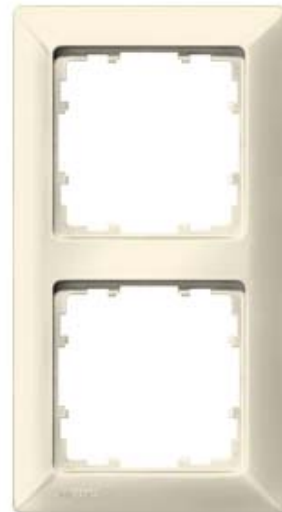

SIEMENS

Frame SIEMENS Delta i-system cream IP20

Product code 18384

DELTA line, electrical white frame 2-fold, 151x 80 mm

Brand	SIEMENS
Protection class	IP20
Casing colour	cream
Casing material	plastic
Work environment	indoor use