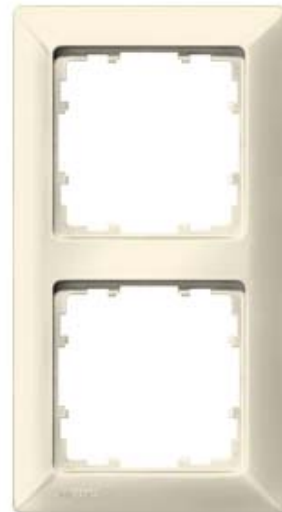

## Frame SIEMENS Delta i-system cream IP20

Product code 18384

DELTA line, electrical white frame 2-fold, 151x 80 mm

Brand	SIEMENS
Protection class	IP20
Width	151.0mm
Height	80.0mm
Casing colour	cream
Casing material	plastic
Work environment	indoor use