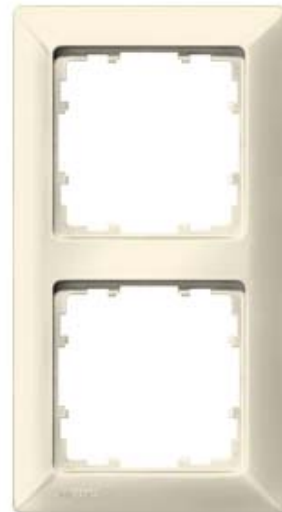

SIEMENS

Frame SIEMENS i-system 2 slot cream IP20

Product code 18384

DELTA line, electrical white frame 2-fold, 151x 80 mm

Brand SIEMENS

Protection class IP20

Casing colour cream