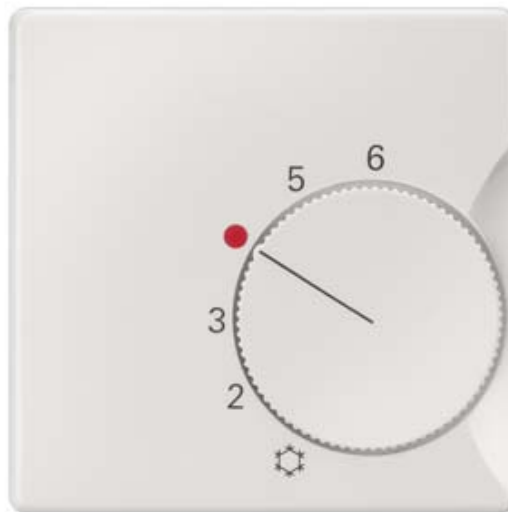

SIEMENS

Cover plate SIEMENS Delta i-system white IP20

Product code 18916

Brand	SIEMENS
Protection class	IP20
Width	55.0mm
Height	55.0mm
Casing colour	white
Casing material	plastic
Work environment	indoor use