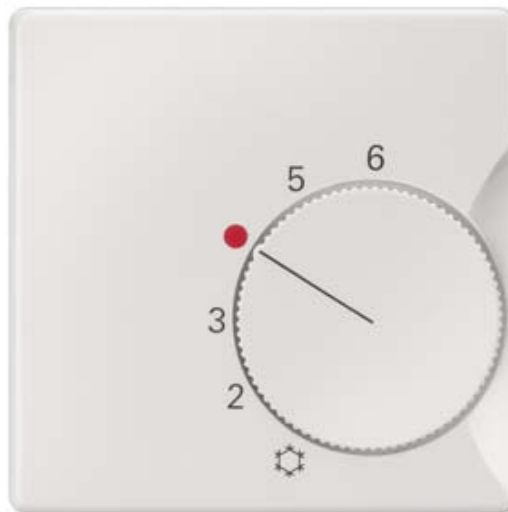

SIEMENS

Cover plate SIEMENS i-system termostaadile white IP20

Product code 18916

Brand	SIEMENS
Protection class	IP20
Width	55.0mm
Height	55.0mm
Casing colour	white
Casing material	plastic
Work environment	indoor use