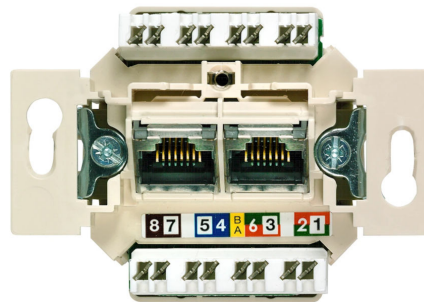

SIEMENS

Device insert SIEMENS CAT 6 2-ne plast krone IP20

Product code 18923

Brand SIEMENS
Protection class IP20
Work environment indoor use