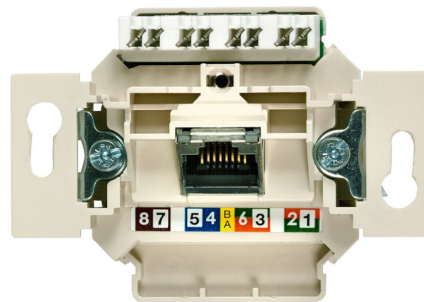

## Device insert SIEMENS CAT 6 pesa 1-ne plast krone IP20

Product code 18924

DELTA connection socket Universal connection unit 1x 8-pole RJ45 Cat. 6 A unshielded LSA-plus terminals  
Screw mounting

Brand SIEMENS  
Protection class IP20