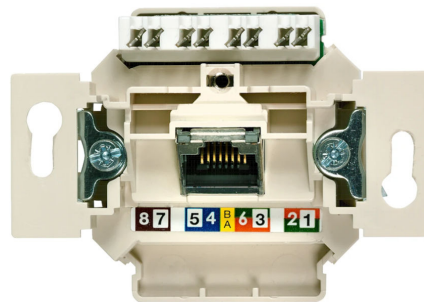

SIEMENS

Device Insert SIEMENS CAT 6 pesa 1-ne plast krone 13410401 IP20

Product code 18924

DELTA connection socket Universal connection unit 1x 8-pole RJ45 Cat. 6 A unshielded LSA-plus terminals
Screw mounting

Brand SIEMENS
Protection class IP20