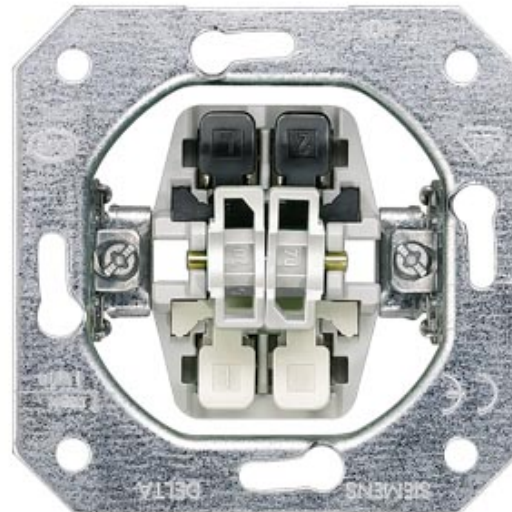

SIEMENS

Device insert SIEMENS UP double pushbutton IP20

Product code 19099

DELTA pushbutton device insert, UP double pushbutton, 2 NO 10A 250V

Brand SIEMENS

Protection class IP20