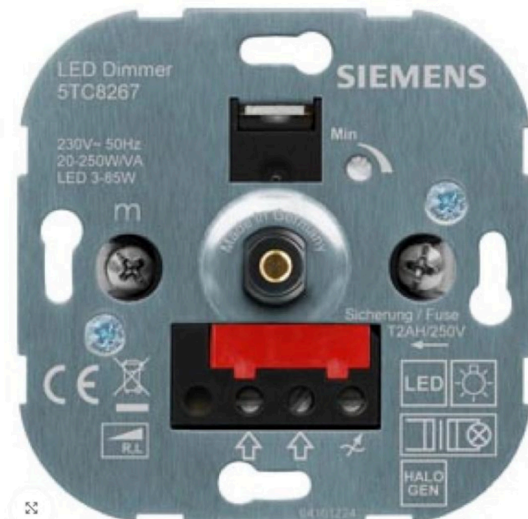

SIEMENS

Dimmer SIEMENS Dimmer switch insert for LED, 3-85W IP20

Product code 19376

Rotary dimmer with pushbutton on/off for LED lamps 3-85W and incandescent and halogen lamps with magnetic trafo 20-250W/VA

Brand SIEMENS
Protection class IP20
Work environment indoor use