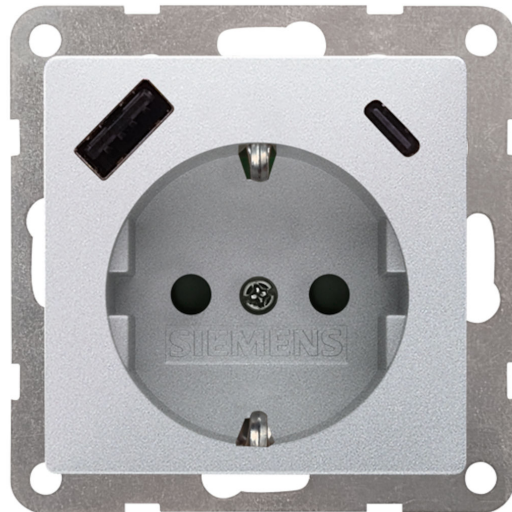

SIEMENS

Socket SIEMENS Delta i-system silver IP20

Product code 19604

DELTA i-system aluminium metallic USB-SCHUKO socket outlet 2 USB A+C Power: Up to 18W

Brand	SIEMENS
Protection class	IP20
Width	55.0mm
Height	55.0mm
Casing colour	silver
Casing material	plastic
Work environment	indoor use