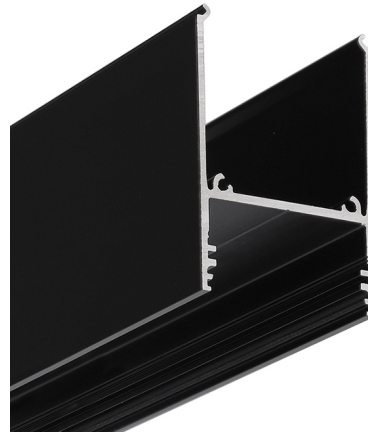

TOPMET®

Aluminium profile TOPMET COMBO30-01 3m black

Product code 19728

Brand [TOPMET](#)
Length 3000.0mm
Width 31.0mm
Height 49.9mm
Casing colour black
Casing material aluminium