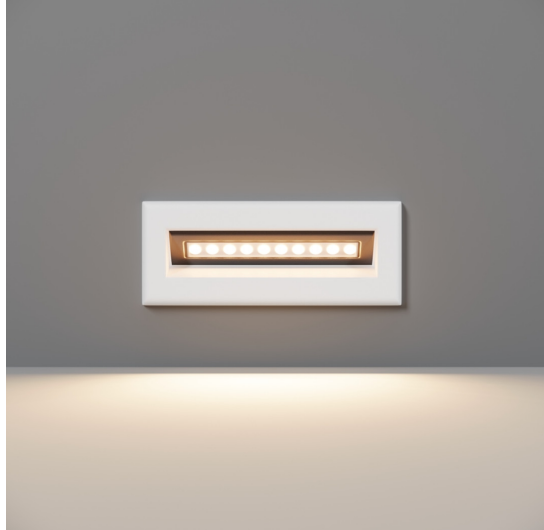

MAYTONI

Recessed facade luminaire Maytoni Bosca white 5W 400lm 60° IP65 830

Product code 19760

Bosca series lamps designed to illuminate passage areas, flights of stairs and corridors. High level of protection IP65 makes it possible to use the series both indoors and in rooms with high humidity, outdoors. The lamps are designed in two classic colors: white and black, as well as in two power options: 3W and 5W. The lamp versatility makes it possible to choose the model for any task. Wide beam angle provides a large area of illumination.

Correlated colour temperature	warm white 3000K
Luminous flux	400lumens
Brand	Maytoni
Output	5W
Lens angle	60°
Cri	80
Protection class	IP65
Length	137.0mm
Width	54.0mm
Height	65.0mm
Installation opening diameter	70mm
Casing colour	white
Casing material	metal
Work environment	outdoor use
Manufacturer's homepage	maytoni.de/en/catalog/decorative/backlight/mir008wl-l12b4k/