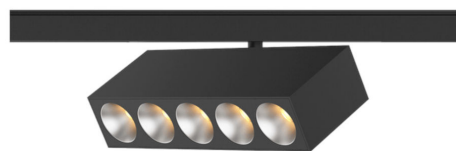

# KARIZMA luce

## **Track light Karizma Luce Dea Pallas-Q1 cinque DALI black 48V 12,5W 800lm 36° IP20 DALI 930**

Product code 20134

Correlated colour temperature	warm white 3000K
Luminous flux	800lumens
Brand	<a href="#">Karizma Luce</a>
Supply voltage	48V
Dimmable	DALI
Output	12,5W
Lens angle	36°
Cri	90
Protection class	IP20
Lifespan	50000h
Length	40.0mm
Width	180.0mm
Height	65.0mm
Weight	500 g
Casing colour	black
Casing material	aluminium
Work environment	indoor use